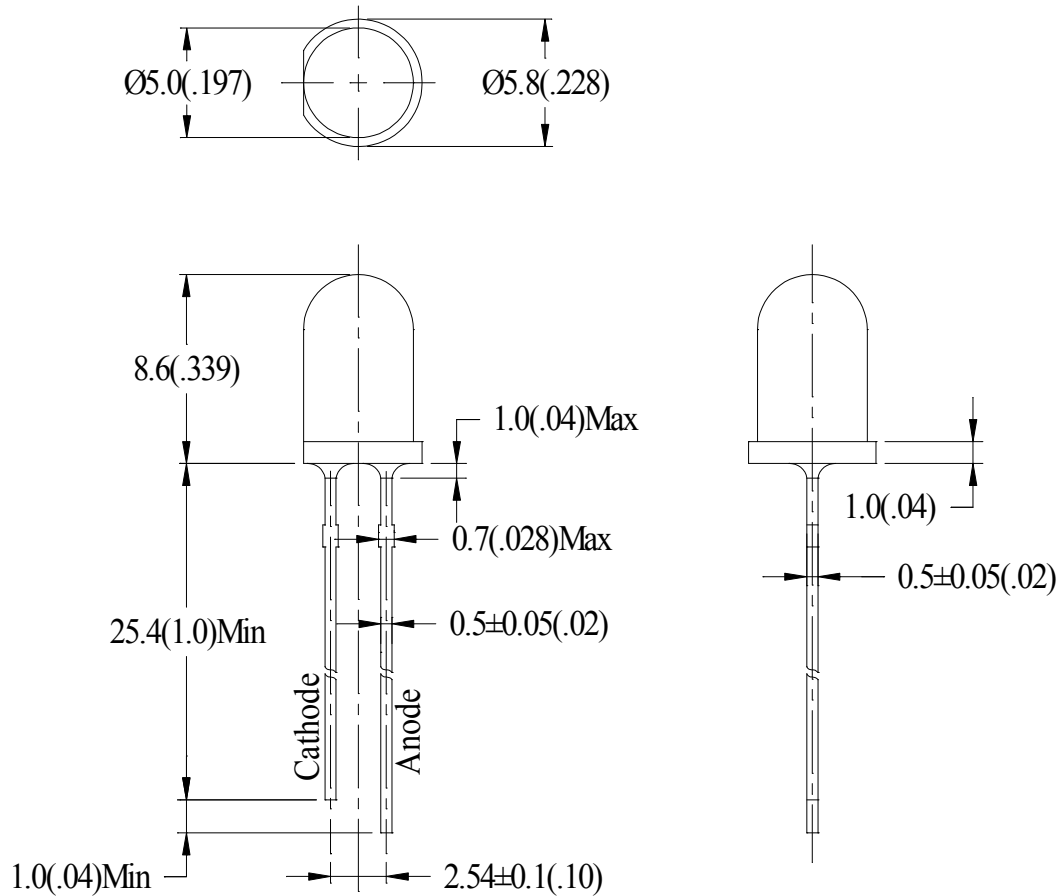

5mm Single LED

Color: White

□ Outline dimension:

Part No.	Dice material	Encapsulation material	Lead frame	Lens color
LD-5MM-W	InGaN(blue/green/white/UV LED)	Epoxy resin	Ag plating iron	Water clear

Note:

1. All dimensions are in millimeter (inches).
2. Tolerance is ± 0.25 mm (.010") unless otherwise noted.
3. Specifications are subject to change without notice.
4. **Bare iron is exposed at tie-bar portion after cutting. The lamps have sharp and hard points that may injure human eyes or fingers etc., so please pay enough care in the handling.**